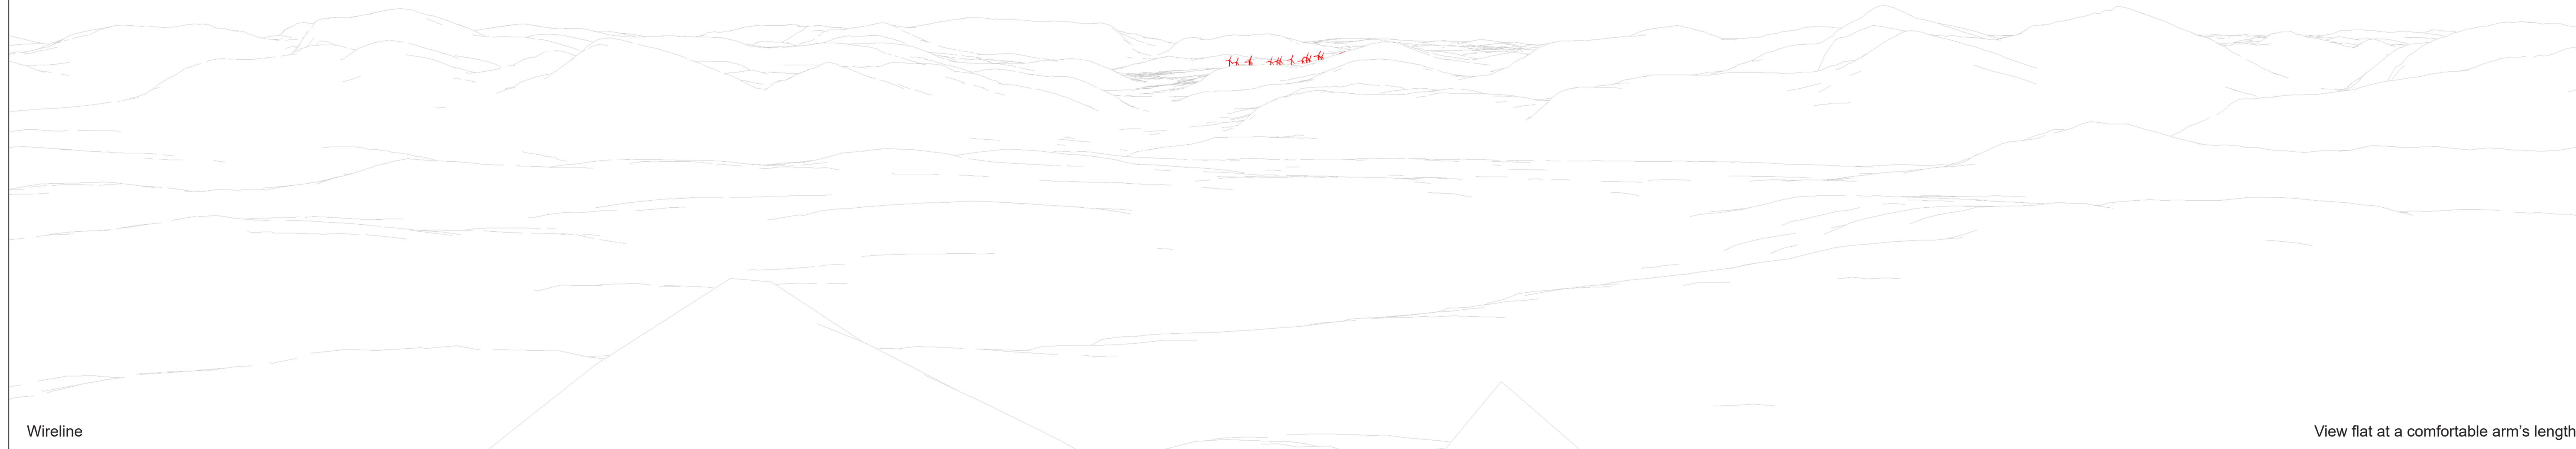

10 6 3 13 9 16 5 2 12 8 15 1 4 11 7 17

Wireline

View flat at a comfortable arm's length

OS reference:	206893 884371	Horizontal field of view:	53.5° (planar projection)	Camera:	Nikon D750
Eye Level:	1062m AOD	Principal distance:	812.5mm	Lens:	50mm (Nikon AF 50mm f/1.4)
Direction of view:	120°	Paper size:	841 x 297 mm	Camera height:	1.5m AGL
Distance to Development:	33969m	Correct printed image size:	820 x 260 mm	Date and time:	31/01/2019 11:22

Figure: 4.25e
Viewpoint 18: Summit of An Teallach