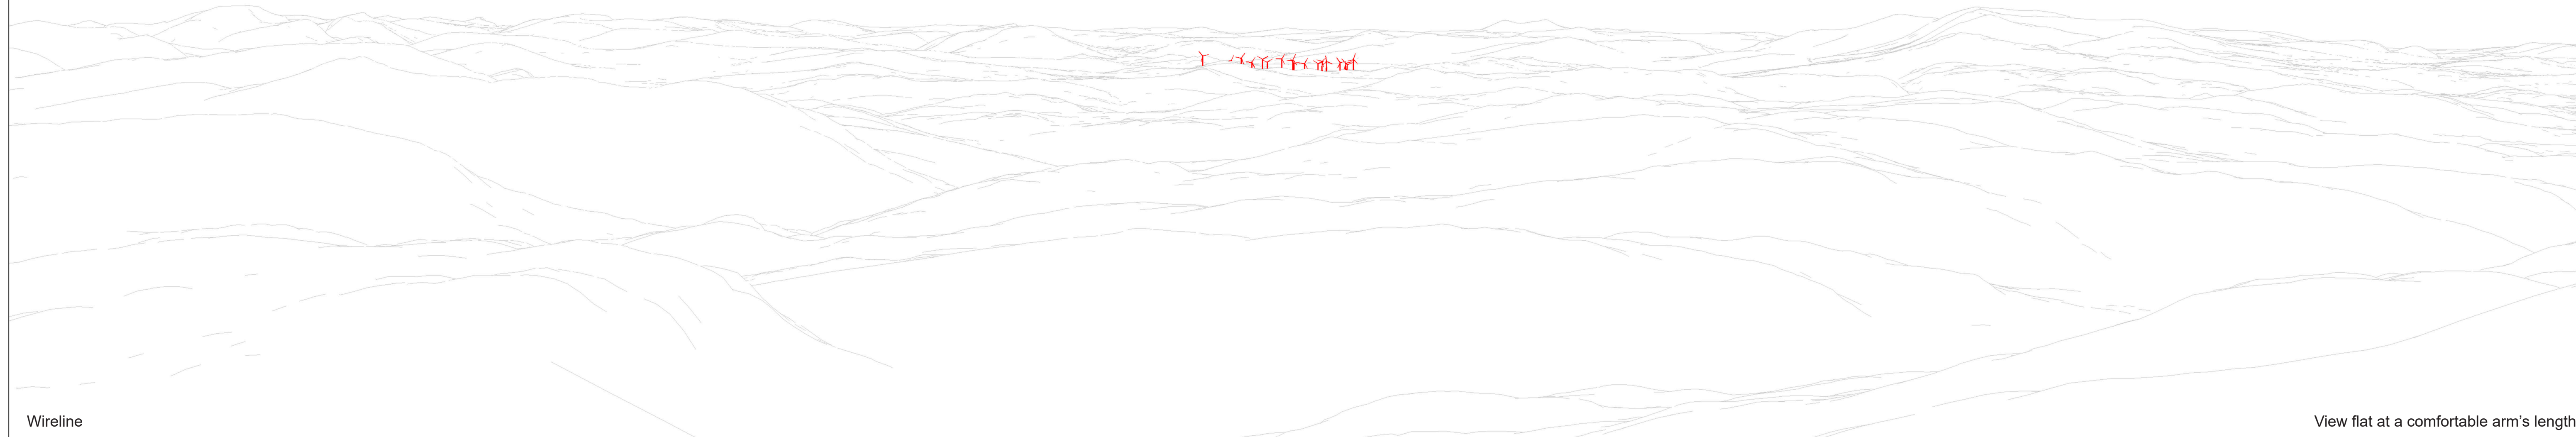

1 2 4 3 7 5 8 11 6 9 12 10 14 13 15 16 17

Wireline

View flat at a comfortable arm's length

OS reference:	224884 843008	Horizontal field of view:	53.5° (planar projection)	Camera:	Canon EOS 6D
Eye Level:	1081m AOD	Principal distance:	812.5mm	Lens:	50mm (Nikon AF 50mm f/1.4)
Direction of view:	23.21°	Paper size:	841 x 297 mm	Camera height:	1.5m AGL
Distance to Development:	26038m	Correct printed image size:	820 x 260 mm	Date and time:	01/03/2019 15:16